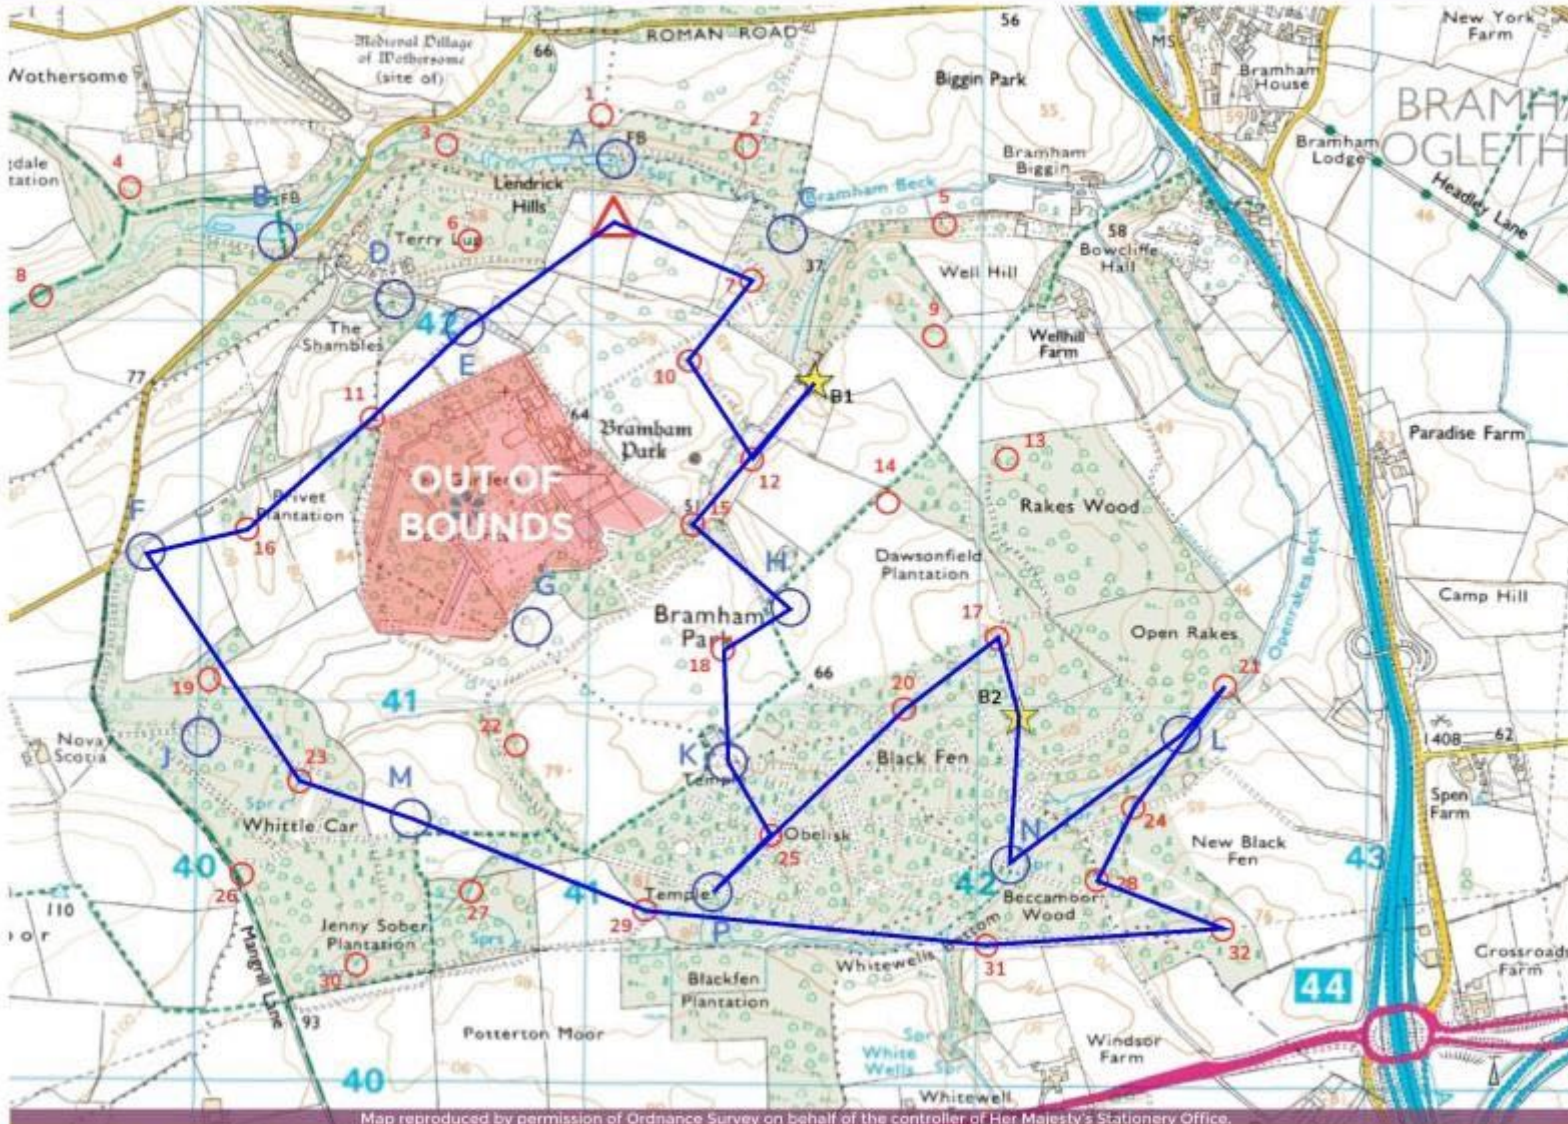

CRASH TEST DUMMIES

Map reproduced by permission of Ordnance Survey on behalf of the controller of Her Majesty's Stationery Office.

ID	Pts	ID	Pts
07	5	11	10
10	5	E	50
12	10		
B1	0		
15	20		
H	100		
18	10		
K	50		
25	15		
P	50		
20	20		
17	15		
B2	0		
N	100		
L	100		
21	30		
24	25		
28	30		
32	30		
31	25		
29	20		
M	50		
23	15		
F	50		
16	10		

Scan this QR code with your smartphone to go straight to your results at www.apexchallenge.co.uk then click to share on Facebook and Twitter!