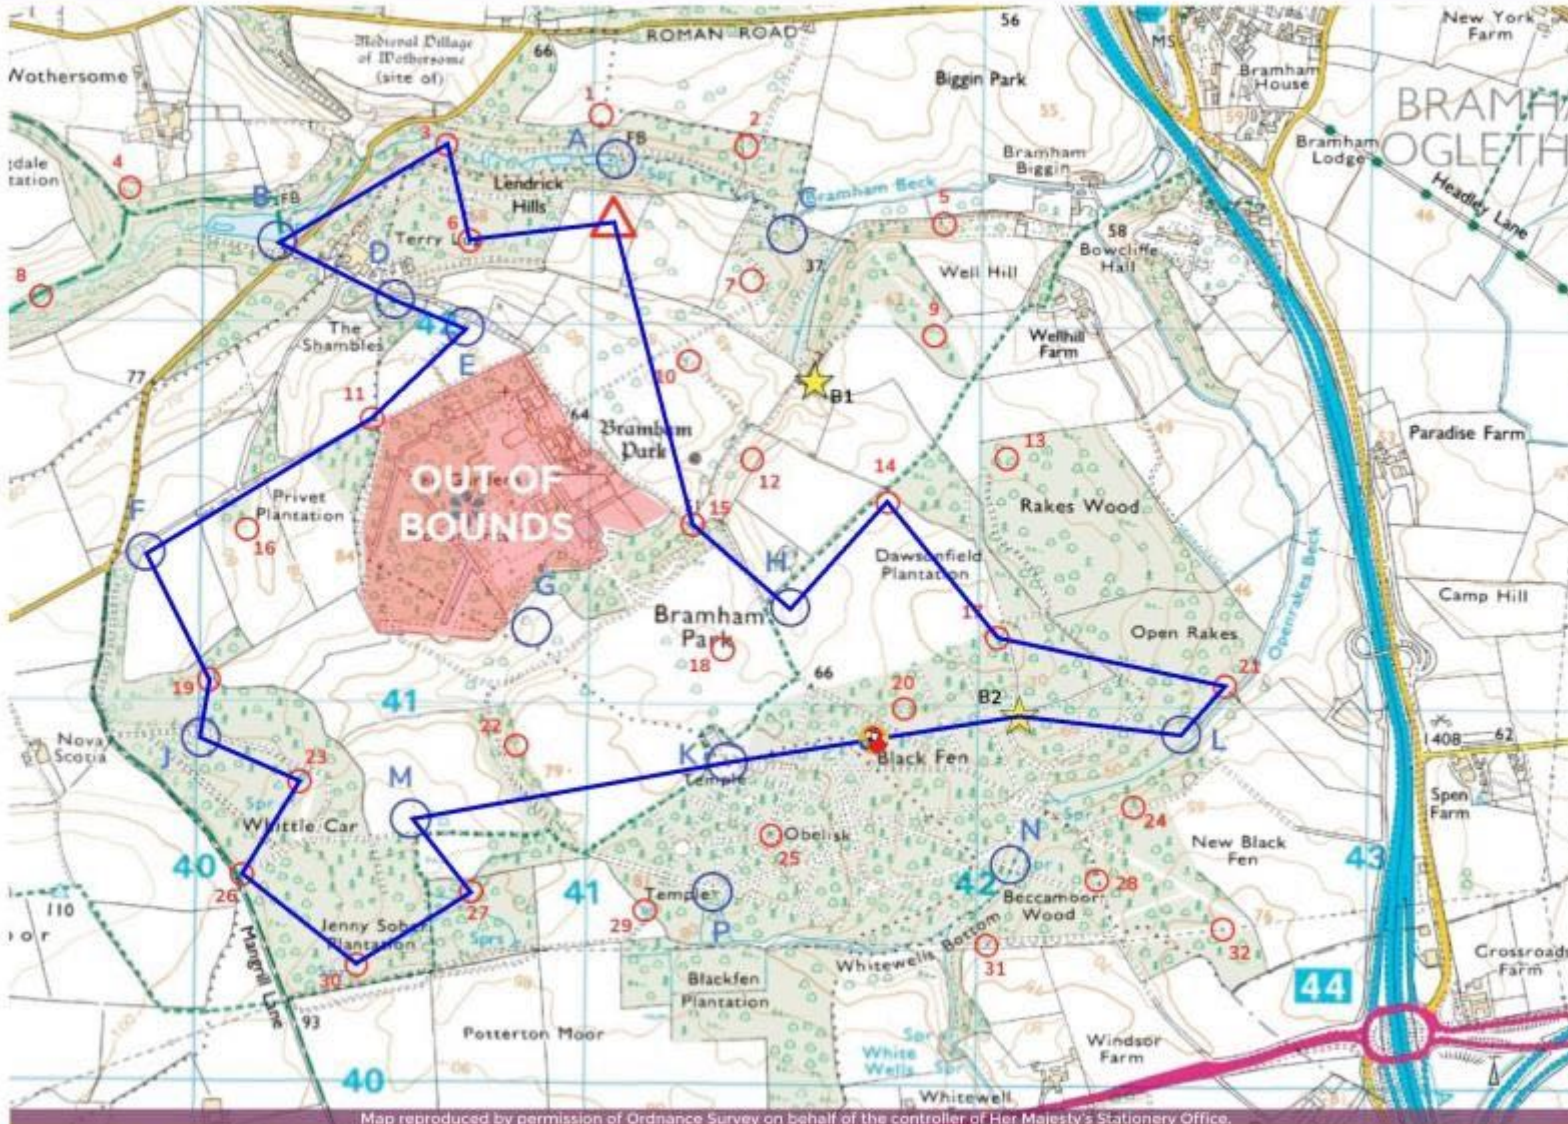

YOGI 2

Map reproduced by permission of Ordnance Survey on behalf of the controller of Her Majesty's Stationery Office.

ID	Pts	ID	Pts
06	5		
03	10		
B	50		
D	50		
E	50		
11	10		
F	50		
19	15		
J	50		
23	15		
26	25		
30	30		
27	25		
M	50		
K	50		
PP	75		
B2	0		
L	100		
21	60		
17	15		
14	5		
H	50		
15	10		

Scan this QR code with your smartphone to go straight to your results at www.apexchallenge.co.uk then click to share on Facebook and Twitter!