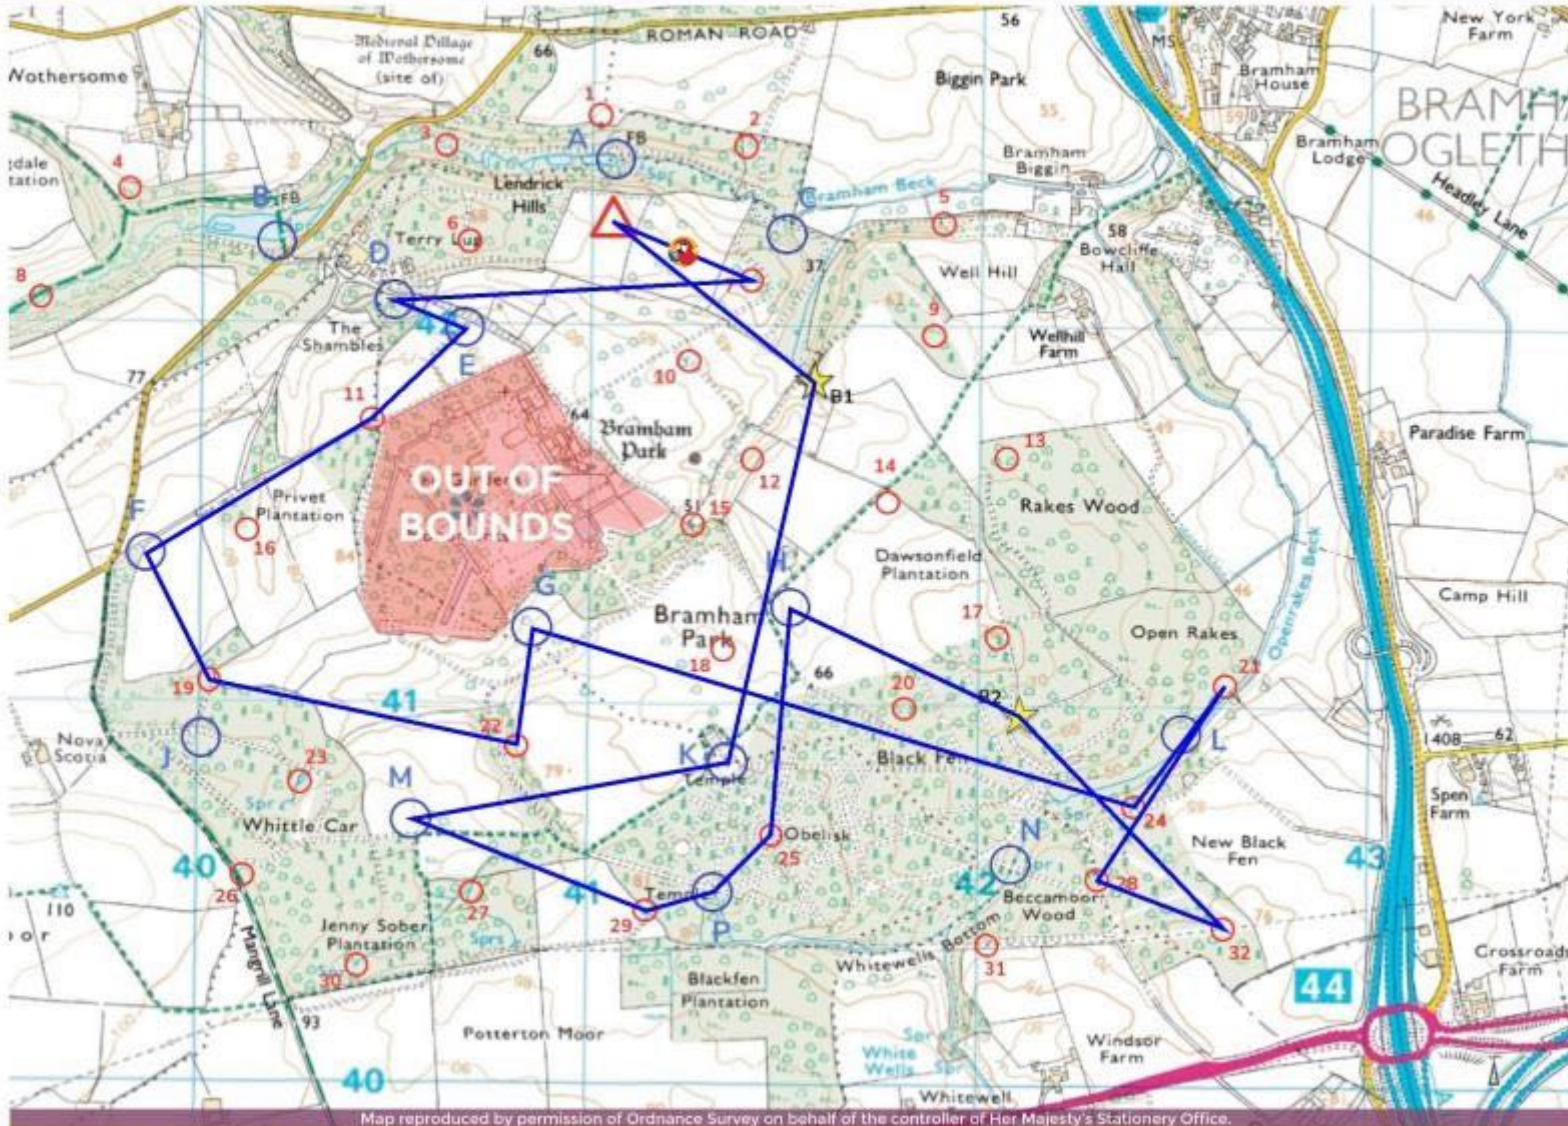

BORS

Map reproduced by permission of Ordnance Survey on behalf of the controller of Her Majesty's Stationery Office.

ID	Pts	ID	Pts
B1	0		
K	100		
M	100		
29	20		
P	50		
25	15		
H	50		
B2	0		
32	60		
28	60		
21	30		
24	25		
G	50		
22	15		
19	15		
F	50		
11	10		
E	50		
D	50		
07	5		
PP	75		

Scan this QR code with your smartphone to go straight to your results at www.apexchallenge.co.uk then click to share on Facebook and Twitter!