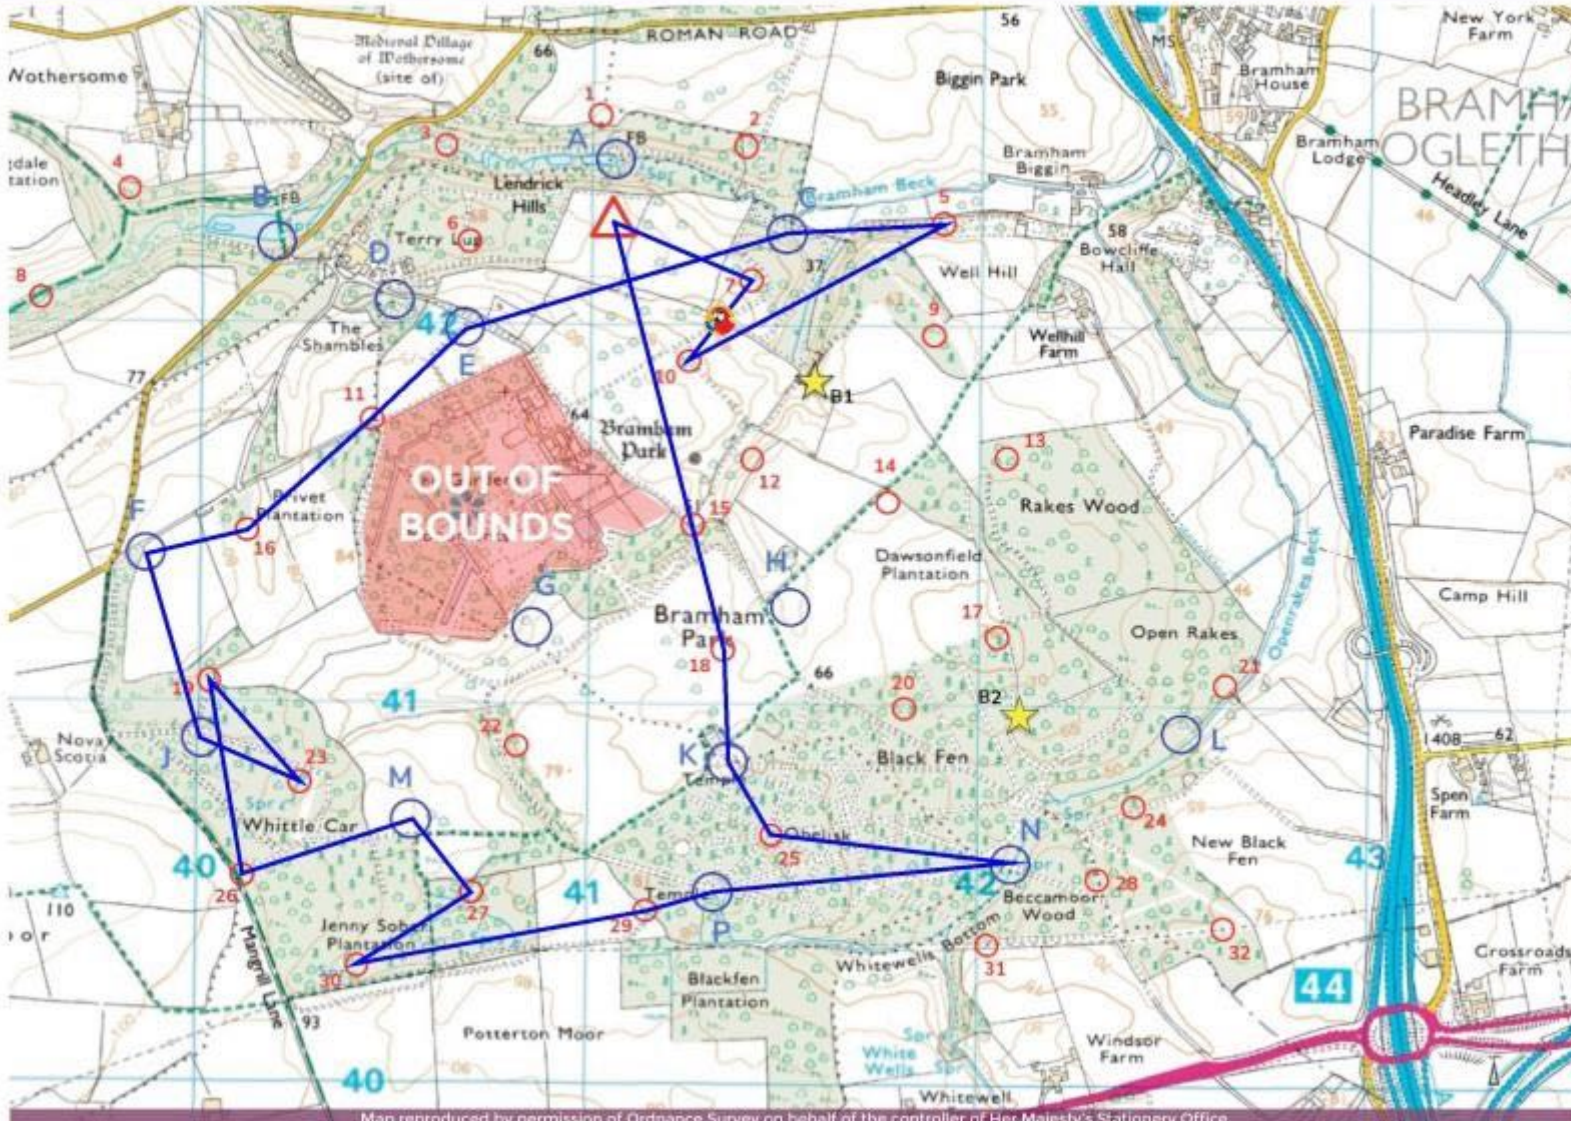

## THE MAIN EVENT

Start Time	End Time	Duration	
11:22:59	17:16:22	05:53:23	
Description	Qty	Pts	Total
Activity bases	8	50	400
Control points			195
Paddy the Parrot	1	75	75
Extra bonus control points			0
<b>SUB-TOTAL</b>			670
TIME PENALTIES			0
<b>TOTAL</b>			<b>670</b>

## OVERALL RESULT

Your finishing position	TOTAL
76 out of 89 teams	<b>898</b>

5-7 October 2018: Bramham Park (West Yorkshire)

## ATLAS: VULCAN

Atlas Air Explorer Scout Unit  
South Yorkshire

Nayah Thompson  
Katie Hepworth  
Kaitlyn Barker  
Michael Cooper

EXPLORERS

[www.apexchallenge.co.uk](http://www.apexchallenge.co.uk)

# ATLAS: VULCAN

ID	Pts	ID	Pts
07	5		
PP	75		
10	5		
05	10		
C	50		
E	50		
11	10		
16	10		
F	50		
J	50		
23	15		
19	15		
26	25		
M	50		
27	25		
30	30		
29	20		
P	50		
N	50		
25	15		
K	50		
18	10		

Scan this QR code with your smartphone to go straight to your results at [www.apexchallenge.co.uk](http://www.apexchallenge.co.uk) then click to share on Facebook and Twitter!