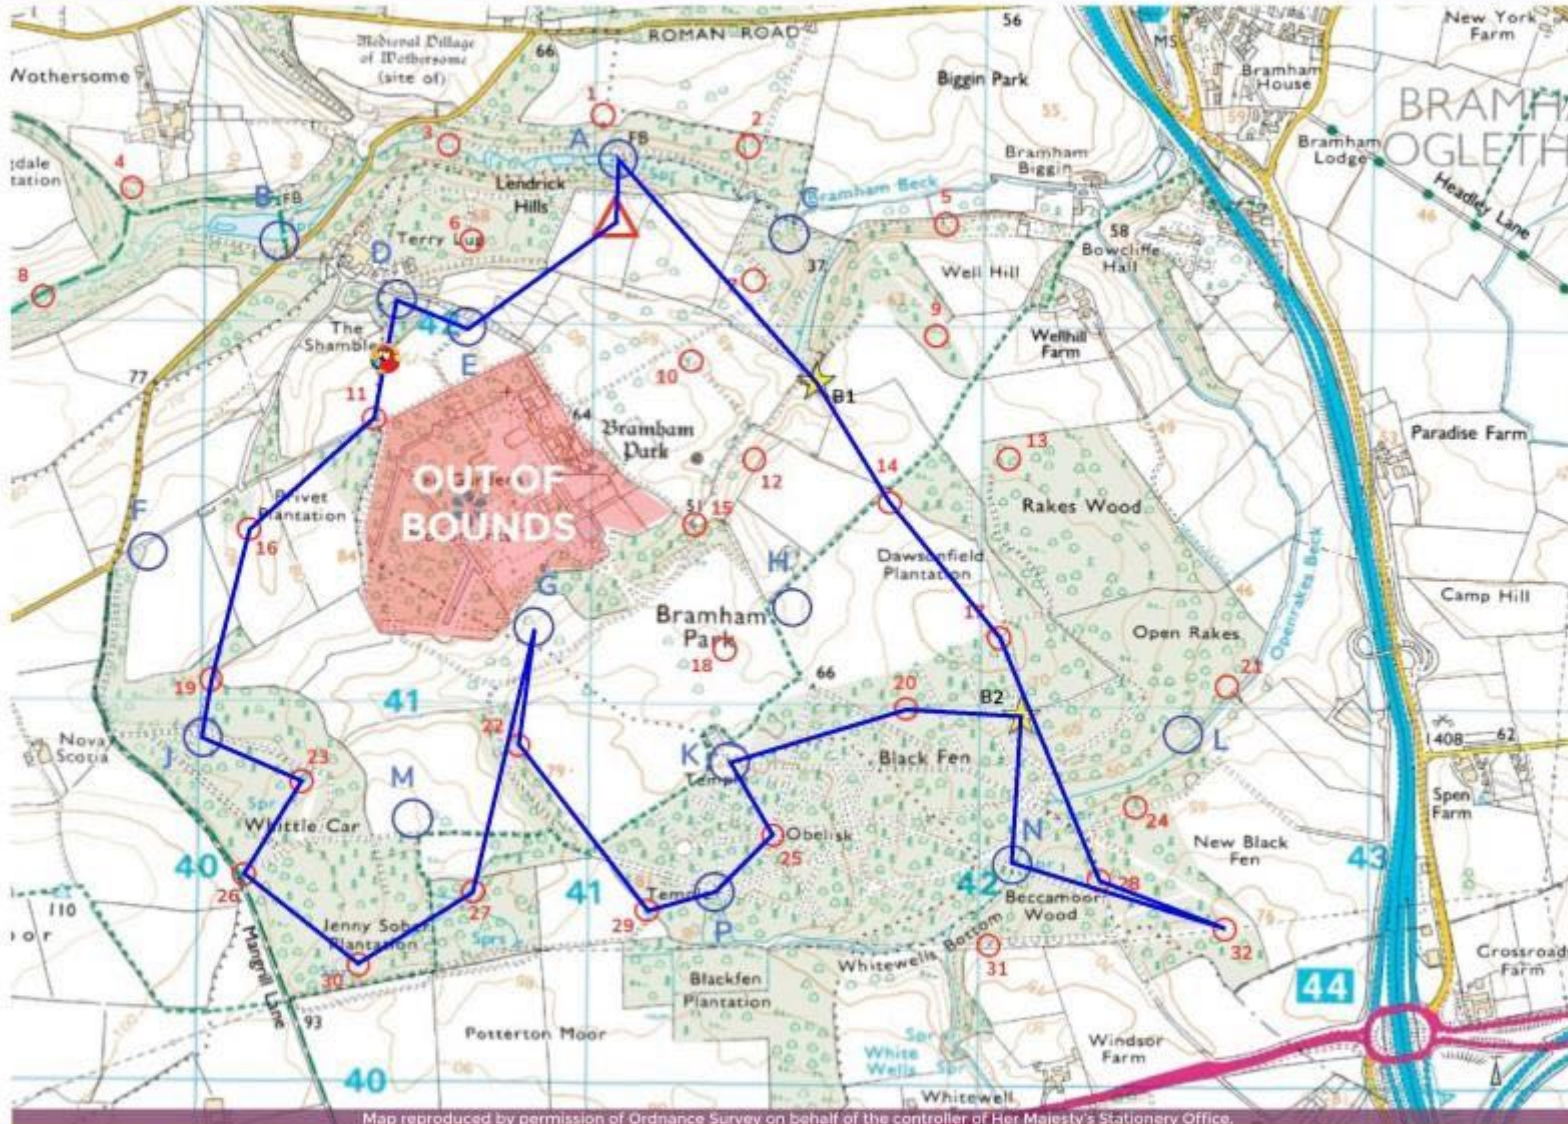

TEAMY MCTEAM TEAM

ID	Pts	ID	Pts
E	50	A	100
D	50		
PP	75		
11	10		
16	10		
19	15		
J	50		
23	15		
26	25		
30	30		
27	25		
G	50		
22	15		
29	20		
P	50		
25	15		
K	50		
20	20		
B2	0		
N	100		
32	60		
28	30		
17	15		
14	5		
B1	0		

Scan this QR code with your smartphone to go straight to your results at www.apexchallenge.co.uk then click to share on Facebook and Twitter!