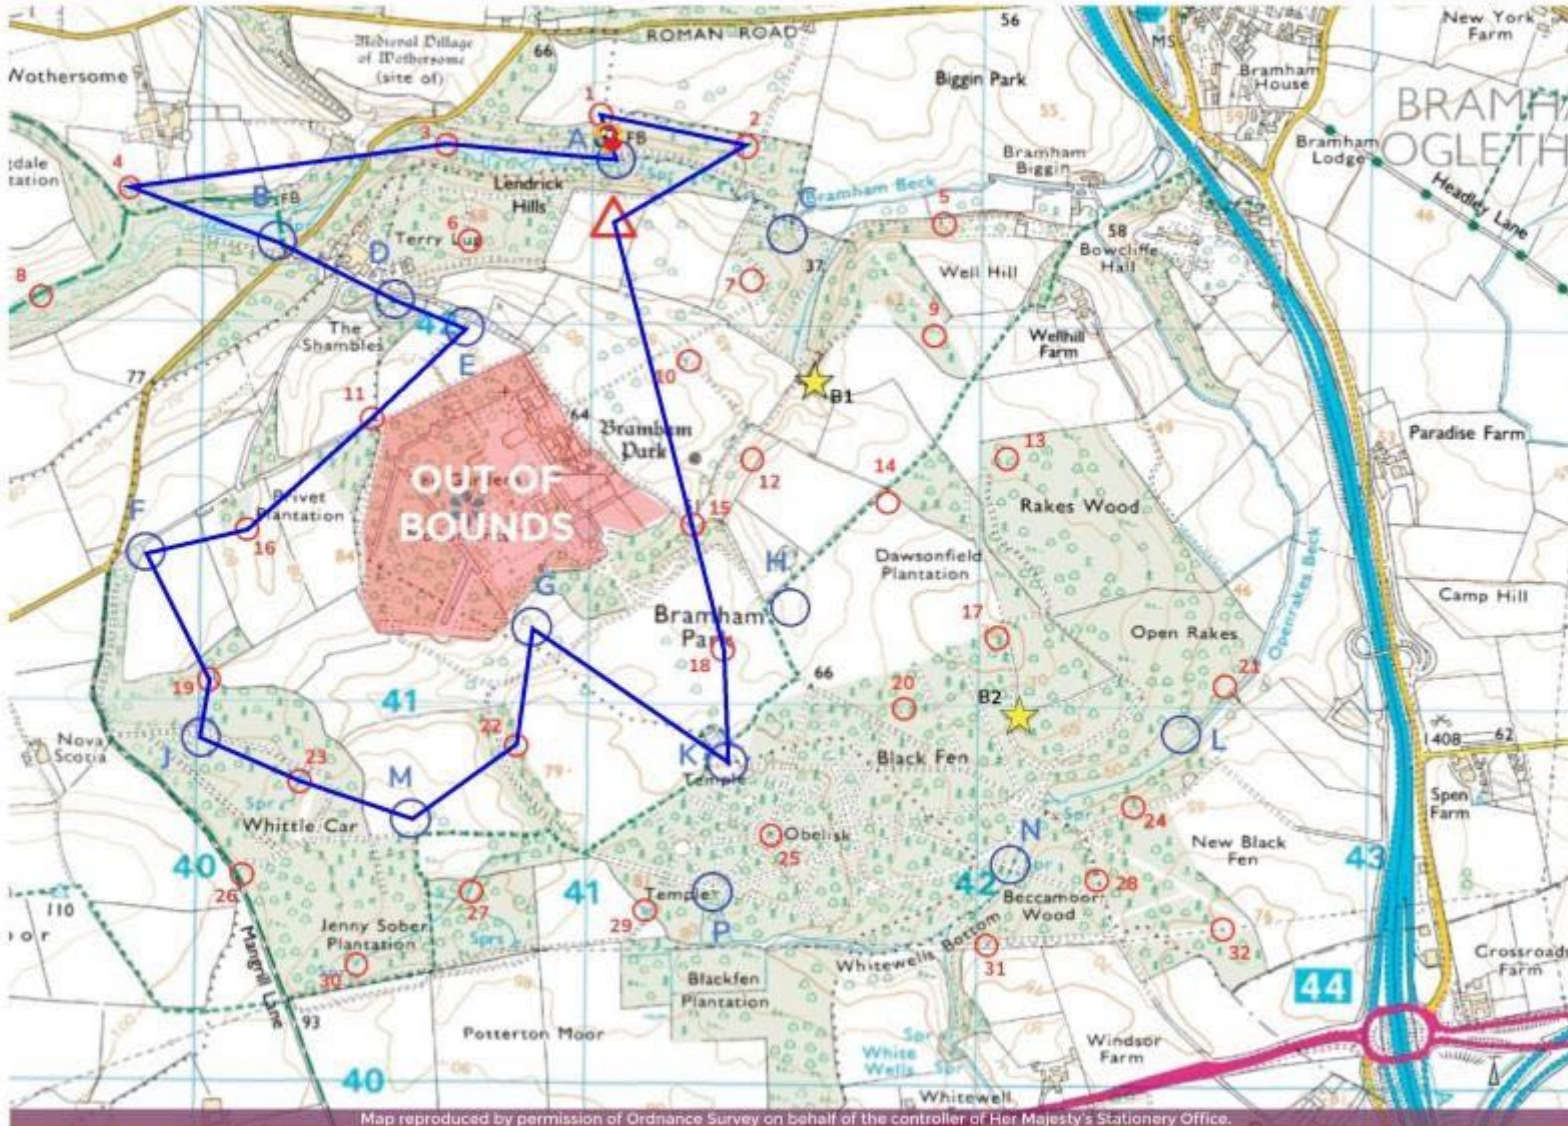

TO BE CONFIRMED

Map reproduced by permission of Ordnance Survey on behalf of the controller of Her Majesty's Stationery Office.

ID	Pts	ID	Pts
02	10		
01	5		
PP	75		
A	50		
03	10		
04	10		
B	50		
D	50		
E	50		
11	10		
16	10		
F	50		
19	15		
J	50		
23	15		
M	50		
22	15		
G	50		
K	50		
18	10		

Scan this QR code with your smartphone to go straight to your results at www.apexchallenge.co.uk then click to share on Facebook and Twitter!